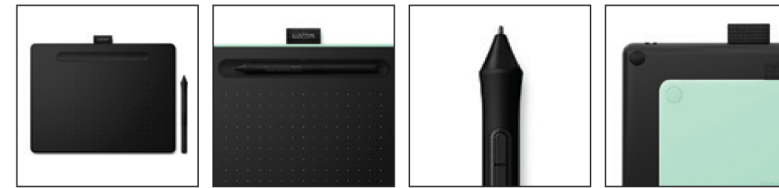

Choose the Wacom Intuos to suit you