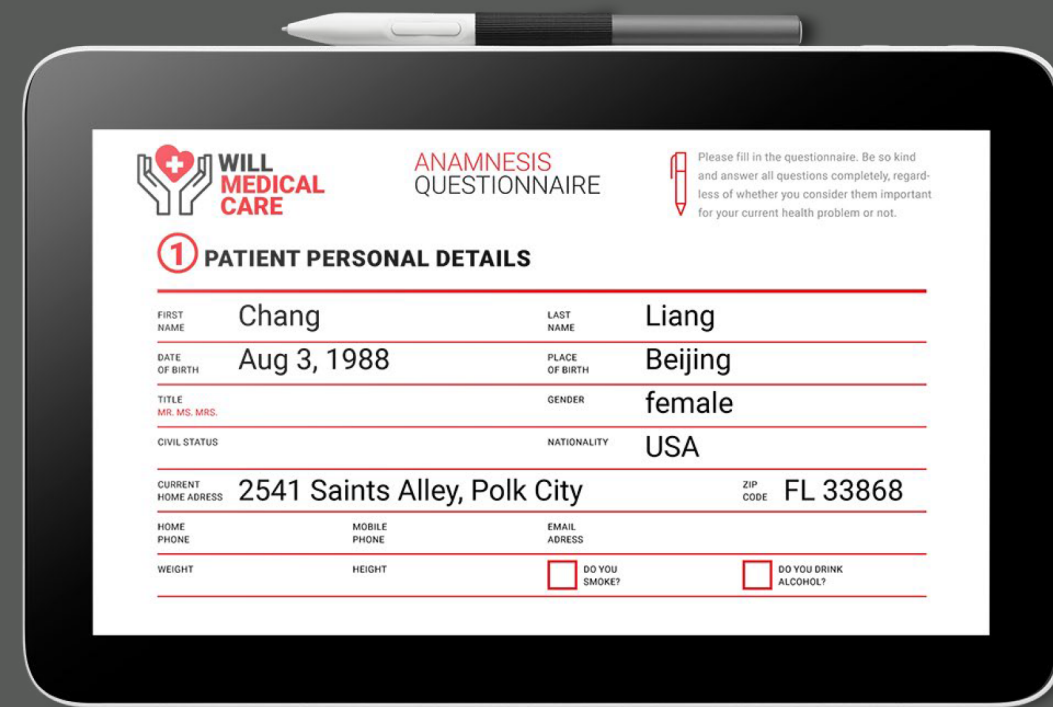

Data Sheet

DTC121

*11.6-inch
Pen Display
for Business*

WACOM® for Business

Wacom Signature Display 12

The benchmark for affordable eDocument solutions

PRODUCT OVERVIEW

Featuring an 11.6" Full HD resolution LCD screen, driverless performance and state-of-the-art encryption, the USB-powered Wacom Signature Display 12 (DTC121) is the benchmark for affordable eDocument solutions.

The vivid 11.6" Full HD LCD screen enables a high-quality user experience for digital document signing, form filling and document annotation. The compact design and thinner profile are ideal for space-constrained desktops. USB-charging contributes further to a clutter-free working environment. And security is ensured with state-of-the-art encryption and a Kensington Nanosaver slot that helps prevent theft.

As with all Wacom products, the Wacom Signature Display 12 (DTC121) is extremely durable. Backed by our 3-year standard warranty and 5-year extended warranty*, you can be confident that it will look and perform like new for years to come. Plus, driver-free**, plug-and-play installation makes set-up a breeze. The device can also be expanded with add-ons such as NFC readers.

WACOM® for Business

Tablet & Pen

	Technology	Electromagenetic Resonance (EMR)
	Screen dimensions	11.6" diagonal (257 x 145 mm)
	Report rate	240 reports/second
	Pressure levels	4096
	Encryption	AES 256 / RSA 2048 (via driver)
	Reading height	0.3 inches / 8 mm or more (center)